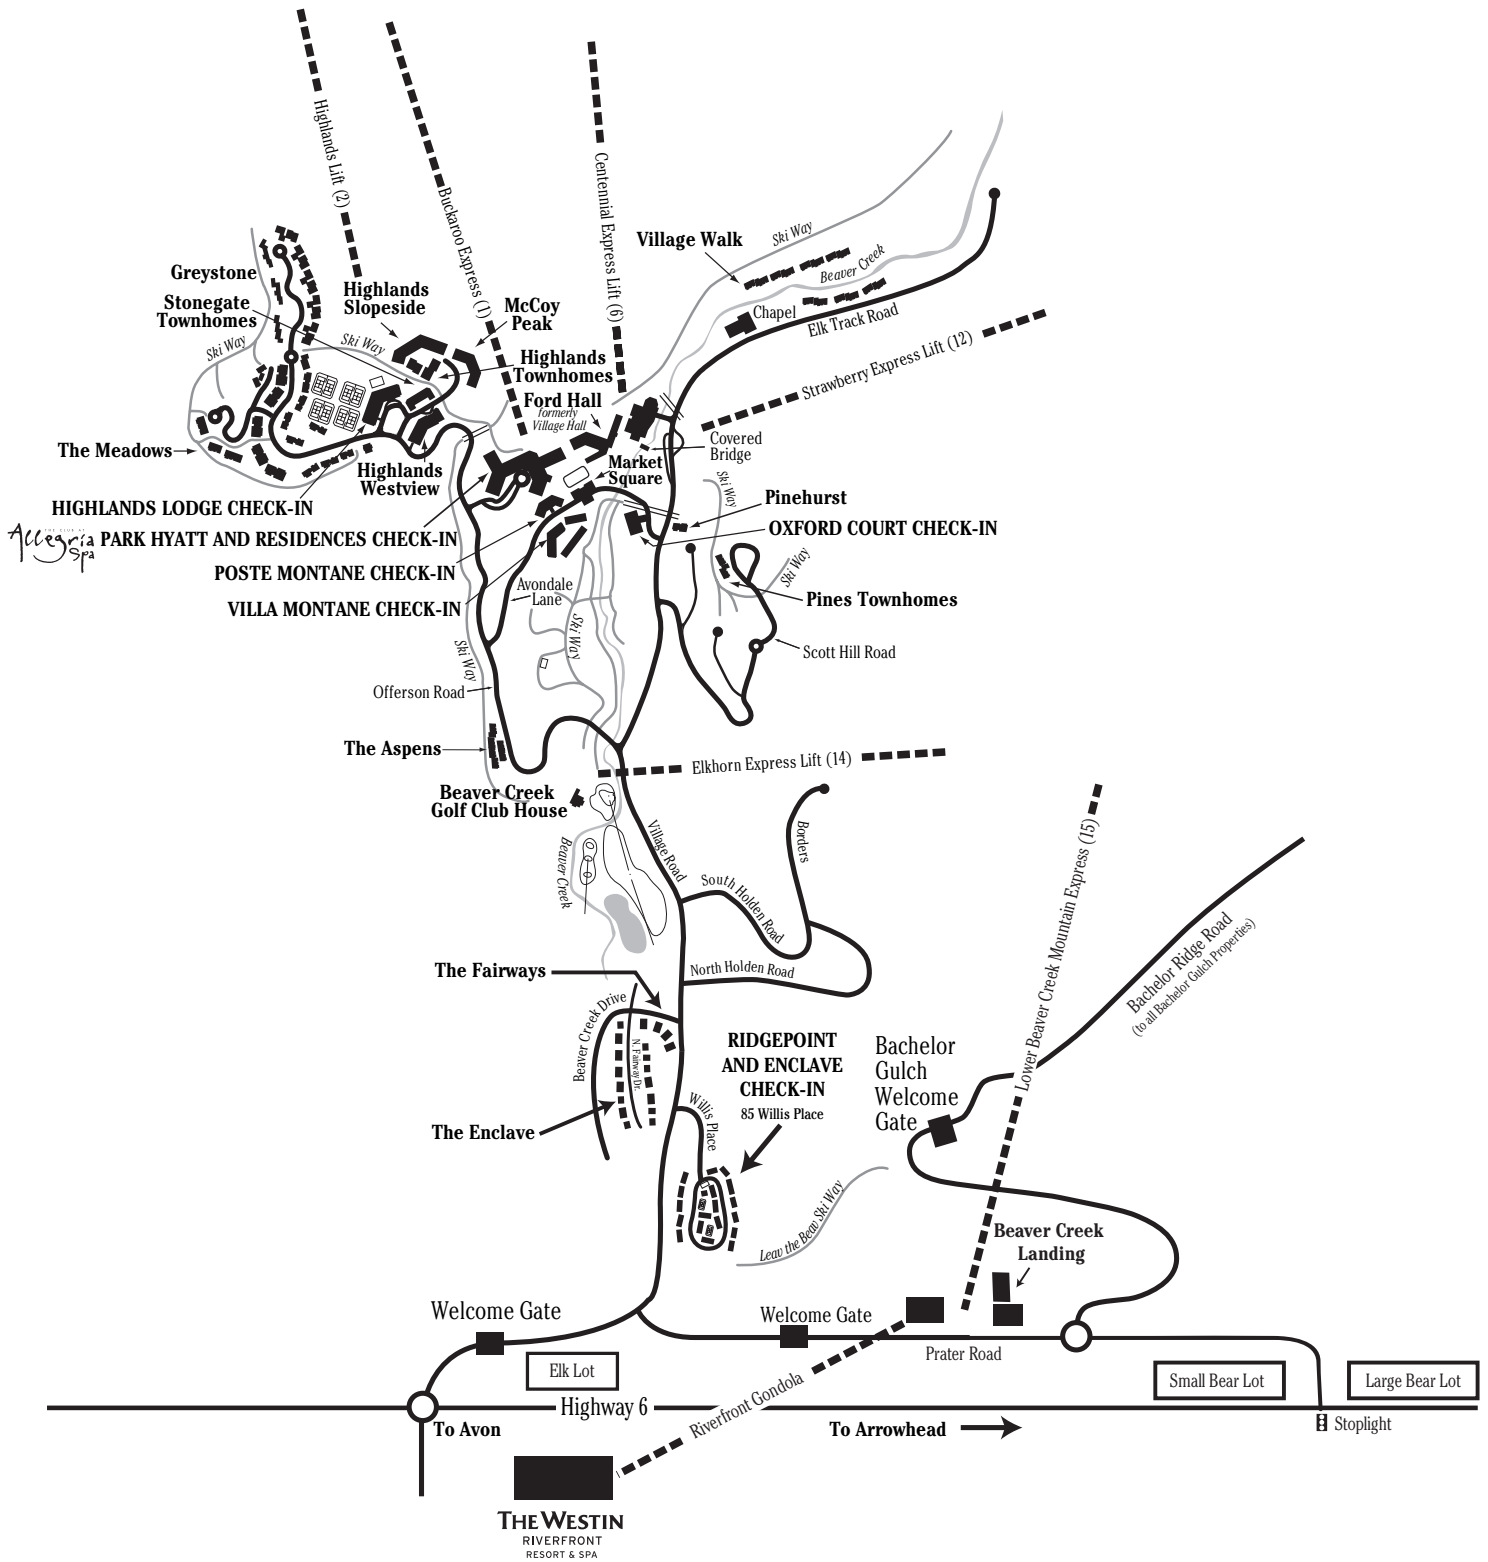

# EAST·WEST RESORTS

B E A V E R C R E E K

800.235.3557 • 970.949.5071 • www.eastwestbeavercreek.com

**TO AVON**  
**I-70 EXIT 167**  
**AVON TO LIFTS VIA VILLAGE ROAD 2.5 MILES**

*Note: Images Not Drawn To Scale*